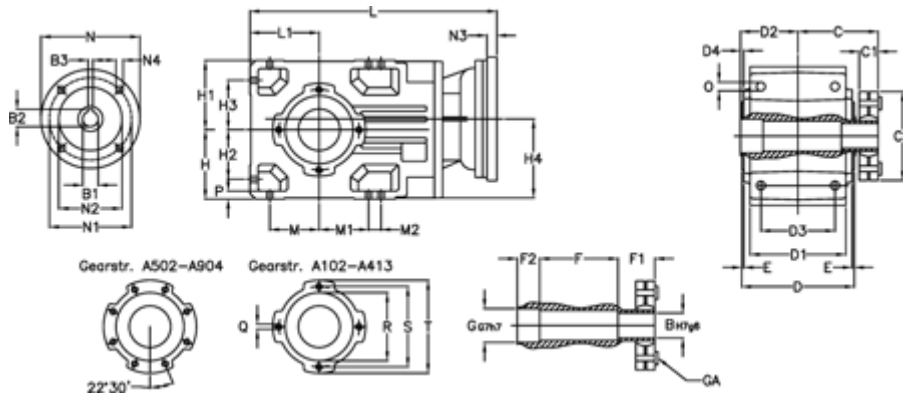

Article number: 29600100725235  
 Description: Bevel helical gearbox  
 A102US-7,2-P90B5

## Measures

B = 30	D1 = 95	F2 = 36	L = 302.0	N3 = -
B1 = 24	D2 = 60	G = 32	L1 = 70	N4 = M10x12
B2 = 27.3	D3 = 75	GA = 14,5 NM	M = 50.0	O = 9.5
B3 = 8	d4 = 4.5	H = 70	M1 = 50.0	P = 9
C = 89.5	Description = A102US-xx-P90 B5	H1 = 70	M2 = -	Q = M8x12
C1 = 23	E = 3.0	H2 = 50.0	N = 200	R = 80
C2 = 72.0	F = 77.5	H3 = 50.0	N1 = 165	S = 100
D = 117	F1 = 36.0	H4 = 83.0	N2 = 130	T = 120